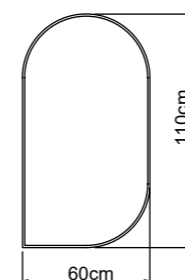

GALE024/11060
60 x 110 cm
Precio: 202€

• GALES SERIE

- Espejo con sistema de encendido mediante sensor de movimiento ideado especialmente para no tener que tocar el espejo.
- Espejo ovalado con una esquina acabada en ángulo recto de luz retroiluminada
- Con sistema de encendido mediante sensor de movimiento
- Antivaho incorporado
- Luz fría 6.500K

- Mirror with motion sensor lighting system specially designed to avoid having to touch the mirror.
- Oval mirror with one corner finished in right angle backlight light.
- With motion sensor switch-on system
- Built-in anti-fogging
- Cold light 6,500K

- Miroir avec système d'éclairage par détecteur de mouvement spécialement conçu pour éviter de toucher le miroir.
- Miroir ovale avec angle droit et lumière rétroéclairée.
- Avec système d'allumage par détecteur de mouvement
- Anti-buée intégré
- Lumière froide 6500

- Espelho com sistema de ligação mediante sensor de movimento pensado para não tocar no espelho.
- Espelho ovalado com uma esquina acabada em angulo reto de luz retroiluminada
- Anti-embaciamento integrado
- Luz fria de 6.500K