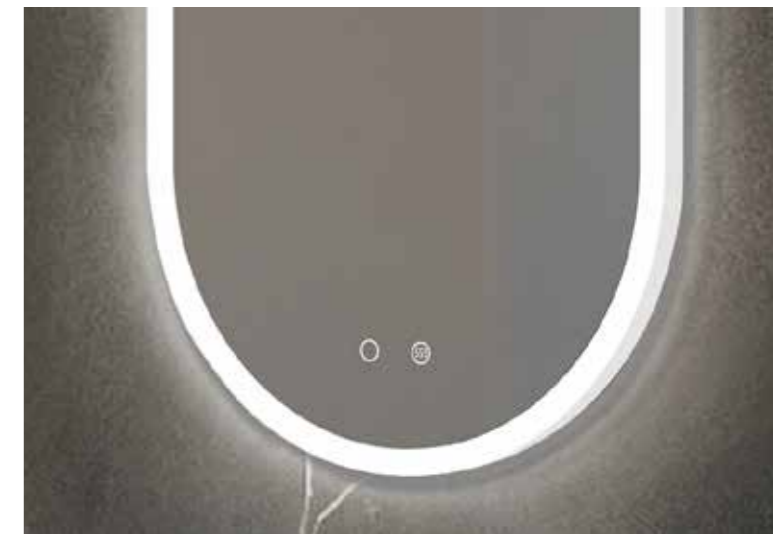

- Espejo con marco totalmente iluminado que aporta una mayor cantidad de luz y que está especialmente concebido para cuartos de baño con poca luminosidad
- Espejo elíptico con marco iluminado acrílico
- Doble sensor. On/off y antivaho
- Luz fría 6.500K

- Mirror with fully illuminated frame that provides a greater amount of light and is specially designed for bathrooms with low luminosity.
- Elliptical mirror with illuminated acrylic frame
- Double sensor. On/off and anti-fog
- Cold light 6.500K

- Miroir avec cadre entièrement éclairé qui fournit une plus grande quantité de lumière et est spécialement conçu pour les salles de bains à faible luminosité.
- Miroir elliptique avec cadre acrylique
- Double capteur. On/Off et anti-buée
- Lumière froide 6500K

- Espelho com marco totalmente iluminado que aporta uma maior quantidade de luz he pensado para casas de banho com menos luz
- Espelho elíptico com marco iluminado acrílico
- Duplo sensor ON/OFF e anti-embaciamento
- Luz fria de 6.500K

CANA30/90
50 x 90 cm
Precio: 159€