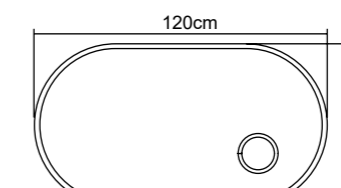

INDI027/120
120 x 60 cm
Precio: **364€**