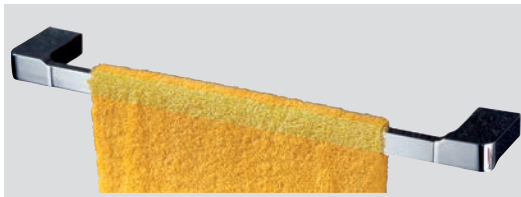

*FOR NAMED BATHROOMS*

*We describe the Yass collection as a complete collection that due to its straight lines allows to decorate the most demanding bathrooms. Wall fixing with screws or with MTglue adhesive. Our brand of adhesive paste MTglue endorses a guaranteed fixing.*

YASS

Toallero barra 60 cm Towel rail 60cm	<b>1601</b>	<b>1661</b>
Cromo / Chrome Negro / Black Blanco / White	52 €	65 €
Toallero barra 45 cm Towel rail 45cm	<b>1618</b>	<b>1678</b>
Cromo / Chrome Negro / Black Blanco / White	44 €	57 €
Toallero barra 35 cm Towel rail 35cm	<b>1631</b>	<b>1691</b>
Cromo / Chrome Negro / Black Blanco / White	41 €	54 €