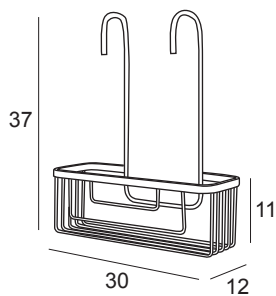

Jabonera a grifo
Faucet soap holder

6225

Cromo / Chrome

68 €

Negro / Black

75 €