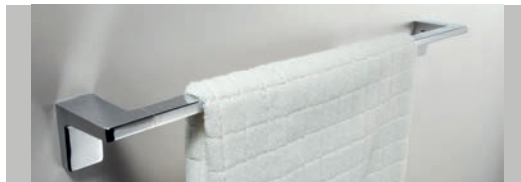

N  
I  
C  
O  
L  
E

NICOLE

	
Toallero barra 60 cm Towel rail 60cm	<b>2201</b>
Cromo / Chrome	59 €
Toallero barra 45 cm Towel rail 45cm	<b>2218</b>
Cromo / Chrome	56 €
Toallero barra 35 cm Towel rail 35cm	<b>2231</b>
Cromo / Chrome	54 €
	