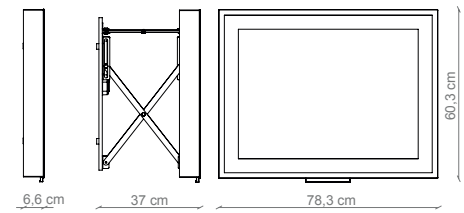

80x60	7103 Lumen: 1270 Watt: 17 W	450€
 60x80	7102 Lumen: 1270 Watt: 17 W	450€