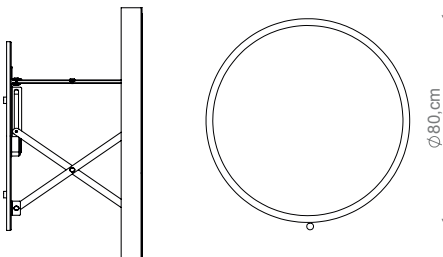

Espejo con luz led extensible
Led extensible mirror