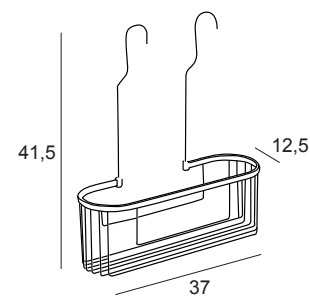

Jabonera a grifo
Faucet soap holder
Cromo / Chrome

2725

59 €

INOX
304